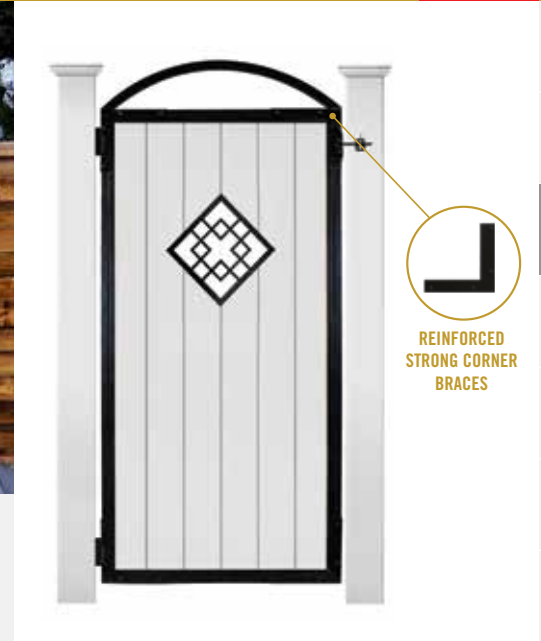

LOUVER SHUTTER & BLINDS SYSTEM

A versatile and customizable product. Easily change the angle of the louvers to manipulate the rain, sun, and air flow to go where you want it to.

PRO GATE FRAMES (2 SIZES)

Our decorative & strong gate frames are easy to install and durable.

NEW

NEW

- ALUMINUM RAILING
- LOUVERS
- GATES
- GATE KITS / LATTICE
- INSERTS
- POST CAPS
- GATE HARDWARE
- ANTIQUE HARDWARE
- RAFTER CLIPS & POST TO BEAM
- SADDLE BRACKETS
- BALUSTERS
- DECK & RAIL PANELS
- WOOD KITS & ACCESSORIES
- PLASTIC CAP ADAPTERS