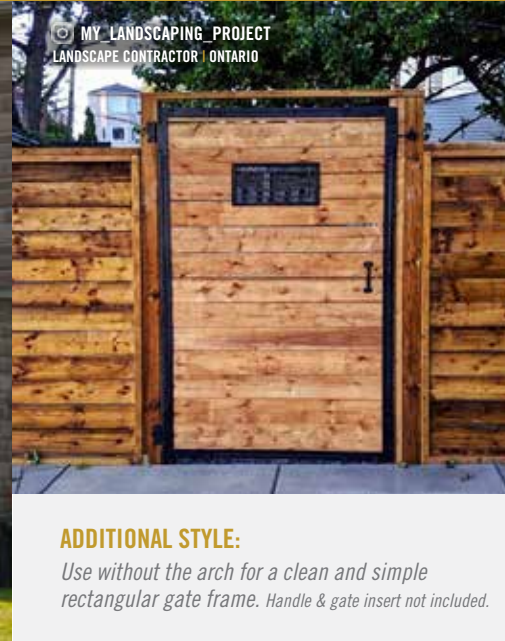

LOUVER SHUTTER & BLINDS SYSTEM

A versatile and customizable product. Easily change the angle of the louvers to manipulate the rain, sun, and air flow to go where you want it to.

PRO GATE FRAMES (2 SIZES)

Our decorative & strong gate frames are easy to install and durable.

NEW

NEW

- ALUMINUM RAILING
- LOUVERS
- GATES
- GATE KITS / LATTICE
- INSERTS
- POST CAPS
- GATE HARDWARE
- ANTIQUE HARDWARE
- RAFTER CLIPS & POST TO BEAM
- SADDLE BRACKETS
- BALUSTERS
- DECK & RAIL PANELS
- WOOD KITS & ACCESSORIES
- PLASTIC CAP ADAPTERS