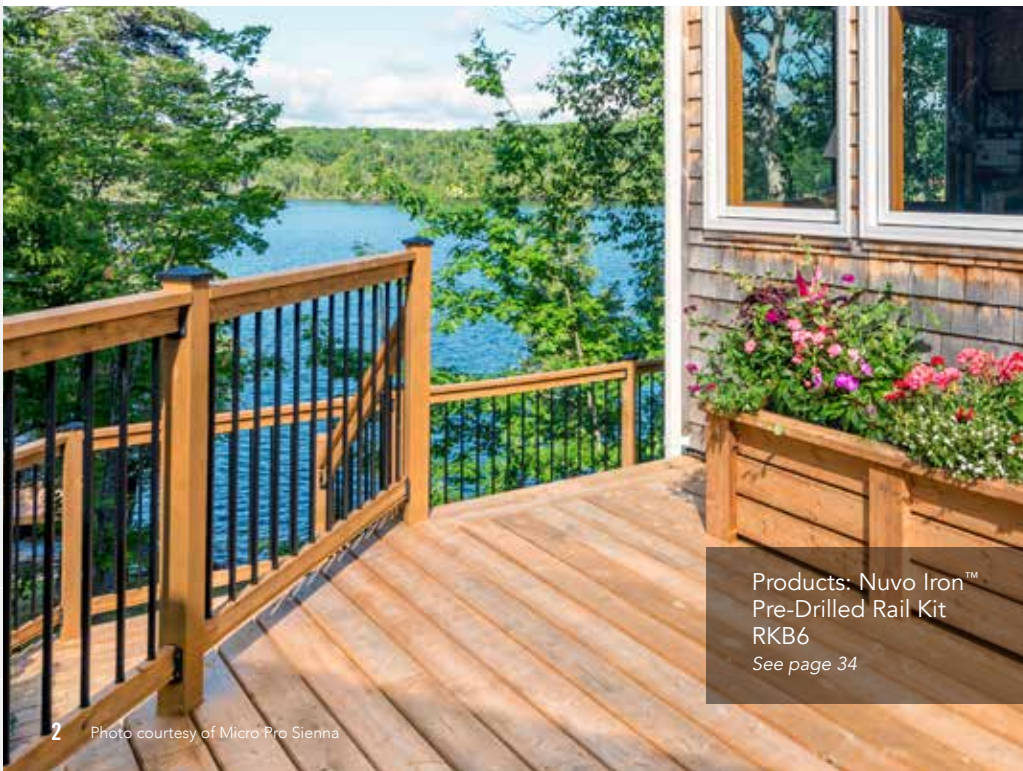

Products: Nuvo Iron™ Pre-Drilled Rail Kit RKB6
See page 34

2 Photo courtesy of Micro Pro Sienna

See page 18

See pages 16-17

3

ALUMINUM RAILING

LOUVERS

GATES