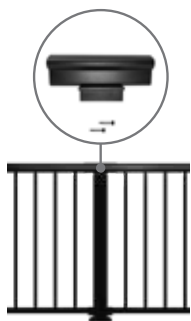

NOTE FOR ALL DECK IN-LINE POST CAPS:

Use on a 39 3/4" post to create a 42" high smooth, continuous line railing, or on a 33 3/4" post to create a 36" high smooth, continuous line railing.

BLLPC180 Black In-line Post Cap

Used on a post to create a smooth, continuous line railing. Screws included. UPC #664723440552