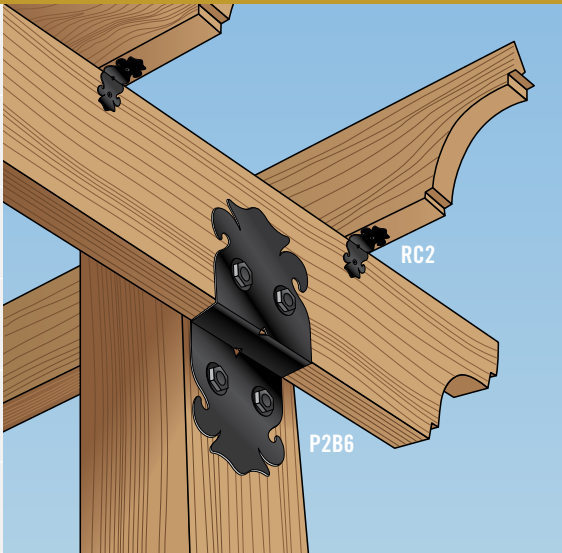

GATE HARDWARE

ANTIQUE HARDWARE

RAFTER CLIPS & POST TO BEAM

SADDLE BRACKETS

BALUSTERS

DECK & RAIL PANELS

WOOD KITS & ACCESSORIES

PLASTIC CAP ADAPTERS

Create a unified look using the matching rafter clip and post to beam support styles.

RC2
2" Rafter Clips
c/w Hardware
UPC #664723100197
12 pcs. per Consumer Pack

RC3
2" Rafter Clips
c/w Hardware
UPC #664723102030
12 pcs. per Consumer Pack