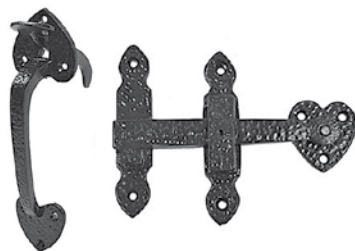

An excellent decorative addition to Wood Gates, Shutters, Doors, and Posts

UPC #664723100111
10 pcs. per Consumer Pack

AH

Black Antique Colonial Handle

Designed for Wood Doors and Gates, Garage Doors, Carriage Doors, Sheds, and Barns

UPC #664723100203

ATH

Black 12" Antique Colonial Tee Hinge

UPC #664723100128
2 pcs. per Consumer Pack

ATL

Black Antique Colonial Thumb Latch

Designed for up to a 2 3/8" thick gate

UPC #664723100104