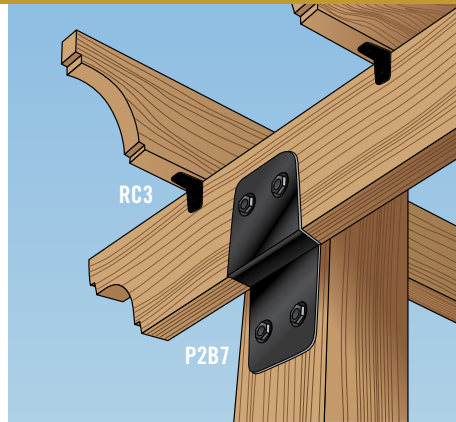

GATE HARDWARE

ANTIQUE HARDWARE

RAFTER CLIPS & POST TO BEAM

SADDLE BRACKETS

BALUSTERS

DECK & RAIL PANELS

WOOD KITS & ACCESSORIES

PLASTIC CAP ADAPTERS

Create a unified look using the matching rafter clip and post to beam support styles.

RC2
2" Rafter Clips
c/w Hardware
UPC #664723100197
12 pcs. per Consumer Pack

RC3
2" Rafter Clips
c/w Hardware
UPC #664723102030
12 pcs. per Consumer Pack