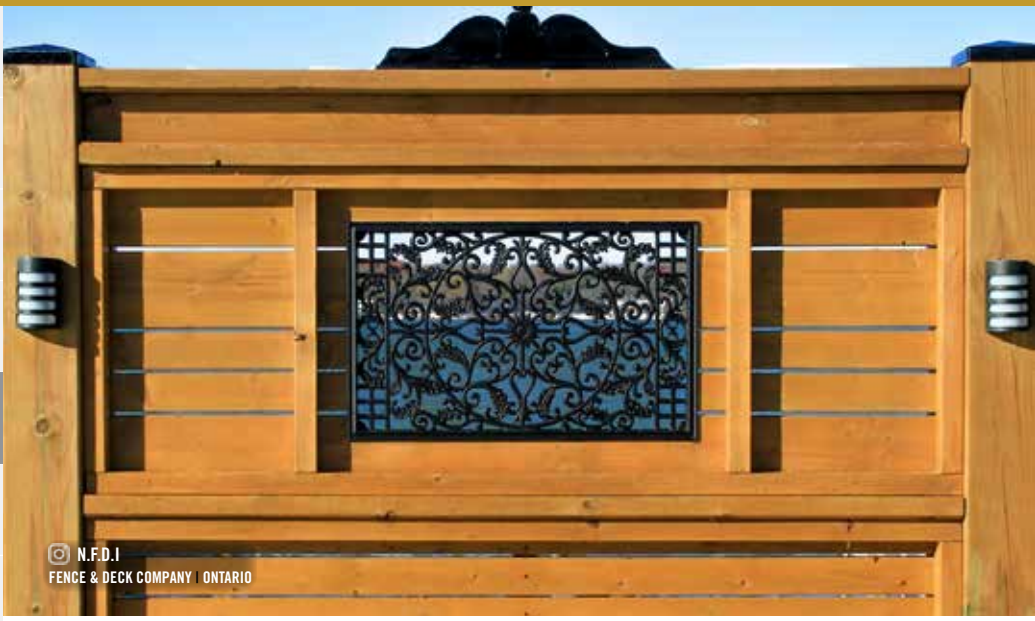

FENCE & GATE BLACK CAST ALUMINUM INSERTS

Easy to install. Installation template included.

Nuvo Iron™ Ornamental Inserts add elegance to your home at an affordable price! Attach to your new or existing fences, gates, sheds, barns, gables, or hang on your interior or exterior walls. Includes front and back frame, hardware, and mounting template.

- ALUMINUM RAILING
- LOUVERS
- GATES
- GATE KITS / LATTICE
- **INSERTS**
- POST CAPS
- GATE HARDWARE
- ANTIQUE HARDWARE
- RAFTER CLIPS & POST TO BEAM
- SADDLE BRACKETS
- BALUSTERS
- DECK & RAIL PANELS
- WOOD KITS & ACCESSORIES
- PLASTIC CAP ADAPTERS

- ALUMINUM RAILING
- LOUVERS
- GATES
- GATE KITS / LATTICE
- **INSERTS**
- POST CAPS
- GATE HARDWARE
- ANTIQUE HARDWARE
- RAFTER CLIPS & POST TO BEAM
- SADDLE BRACKETS
- BALUSTERS
- DECK & RAIL PANELS
- WOOD KITS & ACCESSORIES
- PLASTIC CAP ADAPTERS

Add a unique & distinct look to your outdoor space!

N.F.D.I
FENCE & DECK COMPANY | ONTARIO

NATIONALFENCEANDDECK
CUSTOM DECKS & FENCES | CALGARY, AB