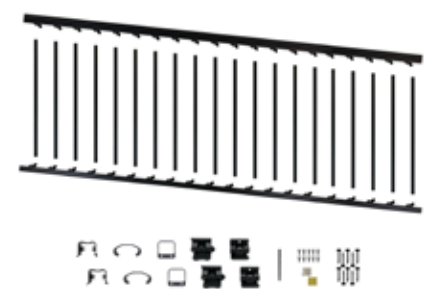

6' Long Stair Kits

● BLSARK636S Black Square 6' long x 36" high Comes with top & bottom rail, mounting brackets, screws and 15 square balusters. UPC #664723440491	○ WHSARK636S White Square 6' long x 36" high Comes with top & bottom rail, mounting brackets, screws and 15 square balusters. UPC #664723440644

Stamped engineered drawings completed and available. Railing products meet or exceed local and regional building codes.

8' Long Stair Kits

● BLSARK836S Black Square 8' long x 36" high Comes with top & bottom rail, mounting brackets, screws and 20 square balusters. UPC #664723440507	○ WHSARK836S White Square 8' long x 36" high Comes with top & bottom rail, mounting brackets, screws and 20 square balusters. UPC #664723440651