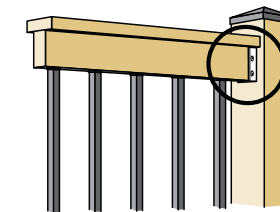

SQUARE BALUSTERS

Nuvo Iron™ square balusters beautifully accent wood and vinyl decks with this classic shape & design.

SQUARE BALUSTER ADAPTERS & CONNECTORS

ALUMINUM RAILING

LOUVERS

GATES

GATE KITS / LATTICE

INSERTS

POST CAPS

GATE HARDWARE

ANTIQUE HARDWARE

RAFTER CLIPS & POST TO BEAM

SADDLE BRACKETS

BALUSTERS

DECK & RAIL PANELS

WOOD KITS & ACCESSORIES

PLASTIC CAP ADAPTERS

ALUMINUM RAILING

LOUVERS

GATES

GATE KITS / LATTICE

INSERTS

POST CAPS

GATE HARDWARE

ANTIQUE HARDWARE

RAFTER CLIPS & POST TO BEAM

SADDLE BRACKETS

BALUSTERS

DECK & RAIL PANELS

WOOD KITS & ACCESSORIES

PLASTIC CAP ADAPTERS

Galvanized Steel
Powder Coated Black

3/4" Square Balusters

Note: Package contents will cover an average of 4 linear feet (121.9 cm) of railing.

SQPS26 3/4" Square x 26" Long Galvanized Steel Tubing Baluster

UPC #664723101781
10 pcs. per Consumer Pack

SQPS32 3/4" Square x 32" Long Galvanized Steel Tubing Baluster

UPC #664723101774
10 pcs. per Consumer Pack

SQPS36 3/4" Square x 36" Long Galvanized Steel Tubing Baluster

UPC #664723101927
10 pcs. per Consumer Pack

Stamped engineered drawings completed and available. Railing products meet or exceed local and regional building codes.

SQMDRA Surface Mount Deck Rail Adapter Connectors for 3/4" Square Balusters

UPC #664723101934
20 pcs. per Consumer Pack

SQMSRA Surface Mount Stair Rail Adapter Connectors for 3/4" Square Balusters

UPC #664723101712
20 pcs. per Consumer Pack

DECK & STAIR RAIL CONNECTOR

Galvanized Steel
Powder Coated Black

SDRC
(for standard 2x4 rail)
c/w 24 (#10) 2 1/4" Stainless Steel Screws
UPC #664723101026
4 pcs. per Consumer Pack

Deck Railings

Fence

Stair Railings

Stamped engineered drawings completed and available.