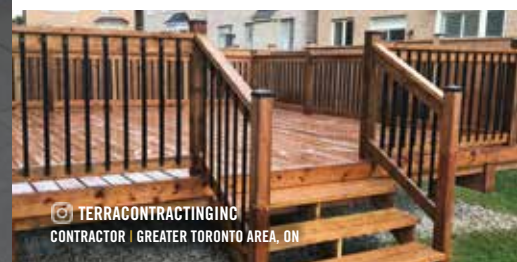

TERRACONTRACTINGINC
CONTRACTOR | GREATER TORONTO AREA, ON

RCTB32
1 x 1/2" Rectangular 32" Long Galvanized Baluster
UPC #664723100135
10 pcs. per Consumer Pack

RCTB38
1 x 1/2" Rectangular 38" Long Galvanized Baluster
UPC #664723100142
10 pcs. per Consumer Pack

Stamped engineered drawings completed and available. Railing products meet or exceed local and regional building codes.

ALUMINUM RAILING

LOUVERS

GATES

GATE KITS / LATTICE

INSERTS

POST CAPS

GATE HARDWARE

ANTIQUE HARDWARE

RAFTER CLIPS & POST TO BEAM

SADDLE BRACKETS

BALUSTERS

DECK & RAIL PANELS

WOOD KITS & ACCESSORIES

PLASTIC CAP ADAPTERS