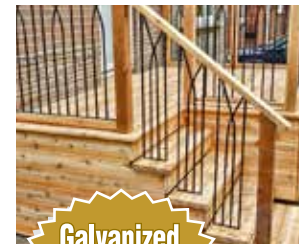

Galvanized Steel
Powder Coated Black

ALTERNATE INSTALLATION

Combine NUVO IRON™ Napoletani with Veneziani Deck Rail Panels to create a unique design look.