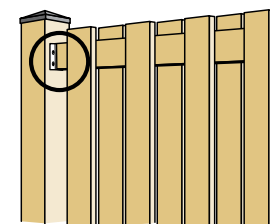

SQUARE BALUSTERS

Nuvo Iron™ square balusters beautifully accent wood and vinyl decks with this classic shape & design.

SQUARE BALUSTER ADAPTERS & CONNECTORS

ALUMINUM RAILING

LOUVERS

GATES

GATE KITS / LATTICE

INSERTS

POST CAPS

GATE HARDWARE

ANTIQUE HARDWARE

RAFTER CLIPS & POST TO BEAM

SADDLE BRACKETS

BALUSTERS

DECK & RAIL PANELS

WOOD KITS & ACCESSORIES

PLASTIC CAP ADAPTERS

ALUMINUM RAILING

LOUVERS

GATES

GATE KITS / LATTICE

INSERTS

POST CAPS

GATE HARDWARE

ANTIQUE HARDWARE

RAFTER CLIPS & POST TO BEAM

SADDLE BRACKETS

BALUSTERS

DECK & RAIL PANELS

WOOD KITS & ACCESSORIES

PLASTIC CAP ADAPTERS

Galvanized Steel
Powder Coated Black

3/4" Square Balusters

Note: Package contents will cover an average of 4 linear feet (121.9 cm) of railing.

SQPS26 3/4" Square x 26" Long Galvanized Steel Tubing Baluster

UPC #664723101781
10 pcs. per Consumer Pack

SQPS32 3/4" Square x 32" Long Galvanized Steel Tubing Baluster

UPC #664723101774
10 pcs. per Consumer Pack

SQPS36 3/4" Square x 36" Long Galvanized Steel Tubing Baluster

UPC #664723101927
10 pcs. per Consumer Pack

Stamped engineered drawings completed and available. Railing products meet or exceed local and regional building codes.

SQMDRA Surface Mount Deck Rail Adapter Connectors for 3/4" Square Balusters

UPC #664723101934
20 pcs. per Consumer Pack

SQMSRA Surface Mount Stair Rail Adapter Connectors for 3/4" Square Balusters

UPC #664723101712
20 pcs. per Consumer Pack

DECK & STAIR RAIL CONNECTOR

Galvanized Steel
Powder Coated Black

SDRC
(for standard 2x4 rail)
c/w 24 (#10) 2 1/4" Stainless Steel Screws
UPC #664723101026
4 pcs. per Consumer Pack

Deck Railings

Fence

Stair Railings

Stamped engineered drawings completed and available.